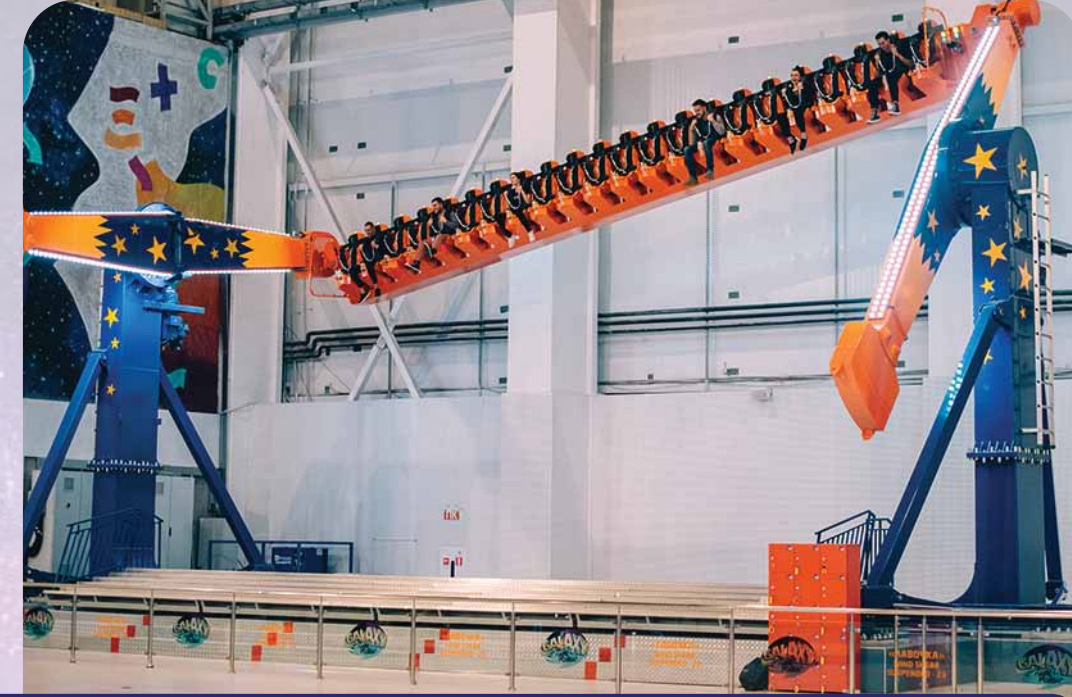

**JUMPING TOWER 16**

**WIND SHEAR SUSPENDED - 22**

**PIRATE 32**

**DARK X-RIDE**

**WALLTOPIA SPACE HUB**

**SOFT PLAY**

**U-KIDS**

**COMPACT SPINNING COASTER**